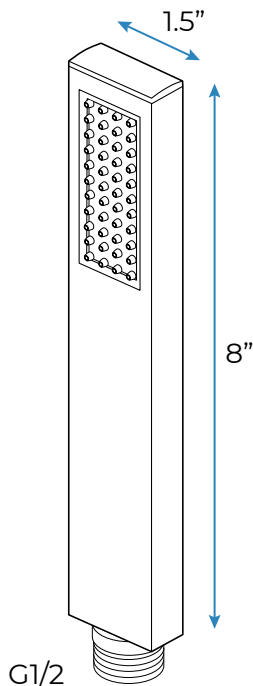

Shower head size: 20 x 20 inch

Each function can run all together and separately

Music and LED light work by electronic

All Metal Material: Solid Brass; Stainless Steel (top showerhead, hose)

Shower Head Mounting: Flush on ceiling

Hand Spray Hose: 59 inch

Water flow: 2.5 GPM ~ 5.5 GPM

Water pressure: 0.3 MPA ~ 1 MPA

Water pipe lines: 3/4 inch water pipes for the hot and cold water mixer inlet, the others are 1/2 inch

Kinds of color **64** temperature adjustable

Waterfall x 2

Rainfall

Water Pressure: 0.3-0.5MPA
Shower Flow Rate: 9-25L/min

All dimensions and specifications are nominal and may vary. Use actual products for accuracy in critical situations.

Shower Mixer

All Function can be used at the same time.

38°C
Thermostatic Control

Main body
Brass casting body

Embedded Depth: 60mm

Product shown is only for installation display purpose

Hand Shower

Flow Rate: 2.0 GPM / 7.6 LPM