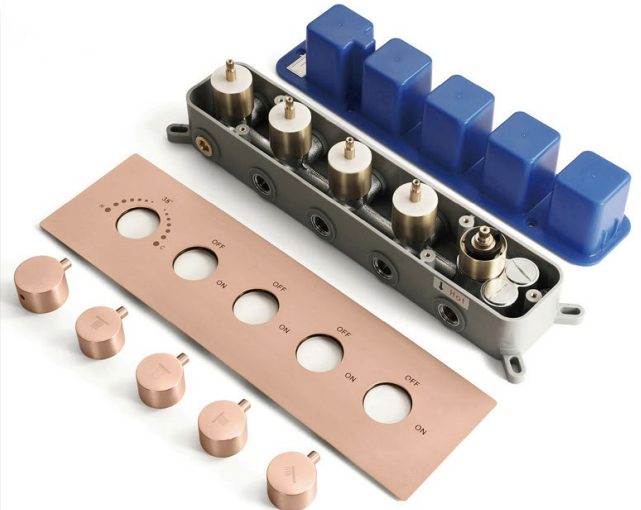

ROSE GOLD THERMOSTATIC PHONE CONTROLLED MUSICAL RECESSED CEILING MOUNT MIST WATERFALL RAINFALL SHOWER SYSTEM WITH HAND SHOWER SPECIFICATIONS

Shower Head

Shower Head 3 Functions: Waterfall, Rainfall & Mist

Shower head size: 20 x 20 inch

Each function can run all together and separately

Music and LED light work by electronic

All Metal Material: Solid Brass; Stainless Steel (top showerhead, hose)

Shower Head Mounting: Flush on ceiling

All Function can be used at the same time.

38°C
Thermostatic Control

Main body
Brass casting body

Embedded Depth: 60mm

Product shown is only for installation display purpose

Hand Shower

Flow Rate: 2.0 GPM / 7.6 LPM