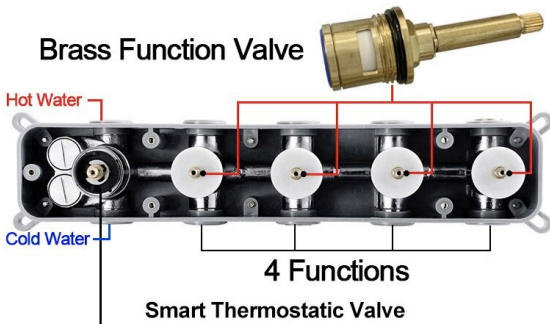

Shower head size: 20 x 20 inch

Each function can run all together and separately

Music and LED light work by electronic

All Metal Material: Solid Brass; Stainless Steel (top showerhead, hose)

Shower Head Mounting: Flush on ceiling

WiFi

Built-in WIFI

Phone control color

Color software App install instruction download name: Smart Life

Product shown is only for installation display purpose

304 Stainless Steel

Speaker x 2 [500x500mm]

Mist x 4

Waterfall x 2

Rainfall

Water Pressure: 0.3-0.5MPA
Shower Flow Rate: 9-25L/min

All dimensions and specifications are nominal and may vary. Use actual products for accuracy in critical situations.

Shower Mixer

All Function can be used at the same time.

38°C
Thermostatic Control

Main body
Brass casting body

Embedded Depth: 60mm

Product shown is only for installation display purpose

Hand Shower

Flow Rate: 2.0 GPM / 7.6 LPM