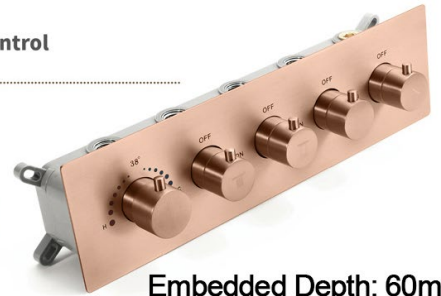

Shower head size: 20 x 20 inch

Each function can run all together and separately

Music and LED light work by electronic

All Metal Material: Solid Brass; Stainless Steel (top showerhead, hose)

Shower Head Mounting: Flush on ceiling

WiFi

Built-in WIFI

Phone control color

Color software App install instruction download name: Smart Life

Product shown is only for installation display purpose

304 Stainless Steel

Speaker x 2 [500x500mm]

Mist x 4

Waterfall x 2

Rainfall

Water Pressure: 0.3-0.5MPA
Shower Flow Rate: 9-25L/min

All dimensions and specifications are nominal and may vary. Use actual products for accuracy in critical situations.

Shower Mixer

All Function can be used at the same time.

38°C
Thermostatic Control

Main body
Brass casting body

Embedded Depth: 60mm

Product shown is only for installation display purpose

Hand Shower

Flow Rate: 2.0 GPM / 7.6 LPM