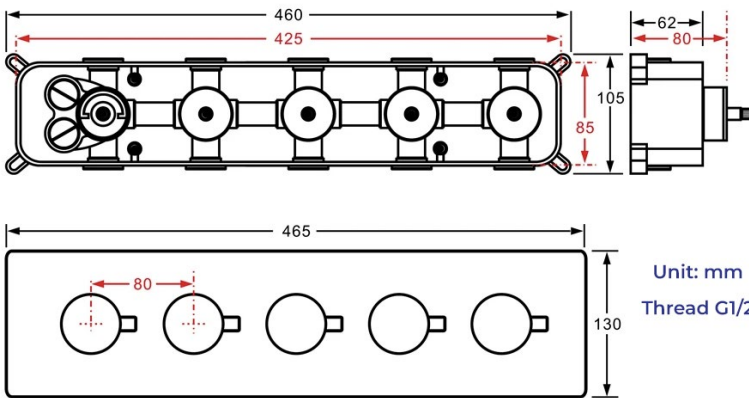

Shower head size: 20 x 20 inch

Each function can run all together and separately

Music and LED light work by electronic

All Metal Material: Solid Brass; Stainless Steel (top showerhead, hose)

Shower Head Mounting: Flush on ceiling

Hand Spray Hose: 59 inch

Water flow: 2.5 GPM ~ 5.5 GPM

Water pressure: 0.3 MPA ~ 1 MPA

Water pipe lines: 3/4 inch water pipes for the hot and cold water mixer inlet, the others are 1/2 inch

Kinds of color **64** temperature adjustable

WiFi

Built-in WIFI

Phone control color

Color software App install instruction download name: Smart Life

Product shown is only for installation display purpose

304 Stainless Steel

Speaker x 2 [500x500mm]

Mist x 4

All Function can be used at the same time.

38°C
Thermostatic Control

Main body
Brass casting body

Embedded Depth: 60mm

Product shown is only for installation display purpose

Hand Shower

Flow Rate: 2.0 GPM / 7.6 LPM